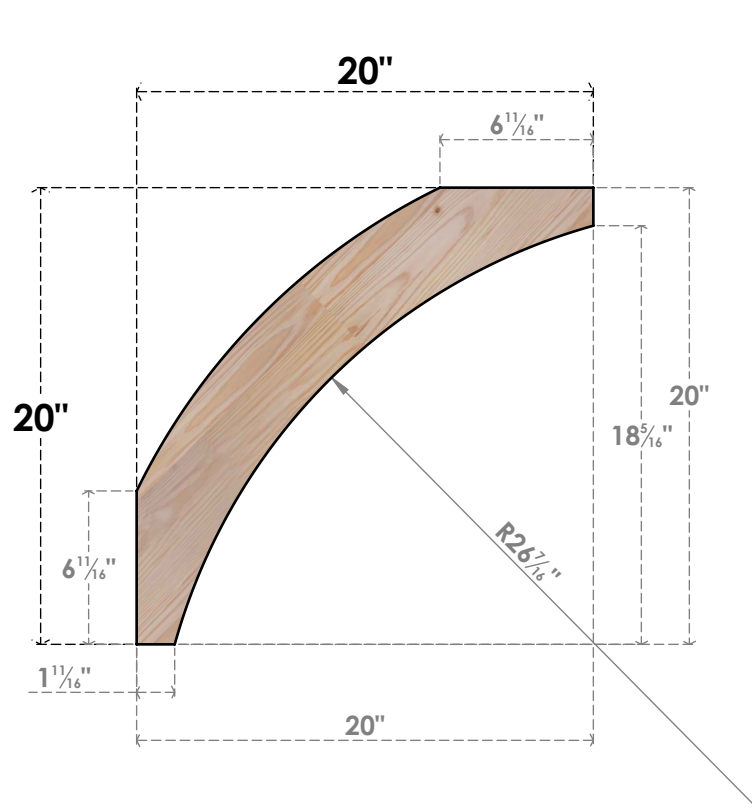

BRC04X20X20THR00SDF

3 1/2"W X 20"D X 20"H THORTON SMOOTH BRACE, DOUGLAS FIR

SIDE

FRONT

EKENA MILLWORK
 2300 WEST MAIN ST.
 CLARKSVILLE, TX 75426
 TOLL FREE: 866-607-0453
 WWW.EKENAMILLWORK.COM

NOTES

1. INSTALLATION TO BE COMPLETED IN ACCORDANCE WITH MANUFACTURER'S SPECIFICATIONS.
2. DRAWING MAY NOT BE TO SCALE
3. THIS DRAWING IS INTENDED FOR DESIGN AND PLANNING PURPOSES ONLY.
4. ALL INFORMATION CONTAINED HEREIN WAS CURRENT AT THE TIME OF DEVELOPMENT BUT MUST BE REVIEWED AND APPROVED BY THE PRODUCT MANUFACTURER TO BE CONSIDERED ACCURATE.
5. PRODUCTS ARE NOT KILN DRIED. THIS ITEM IS UNIQUE AND WILL CONTAIN THE NATURAL VARIATIONS THAT THE WOOD SPECIES OFFERS. THIS MAY RESULT IN VARIATIONS UP TO 1/4"